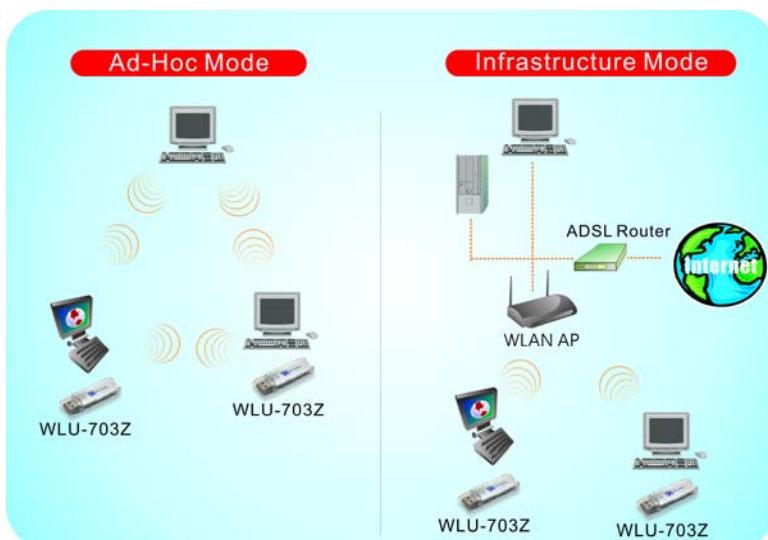

APPLICATION

Features

1. Compatible with IEEE 802.11b 11Mbps & IEEE802.11g 54Mbps
2. Supports wireless data encryption with 64/128 / 256 WEP for security
3. Supports TKIP, WPA, IEEE802.11i enhanced security
4. Supports infrastructure networks via Access Point and ad-hoc network via peer-to-peer communication