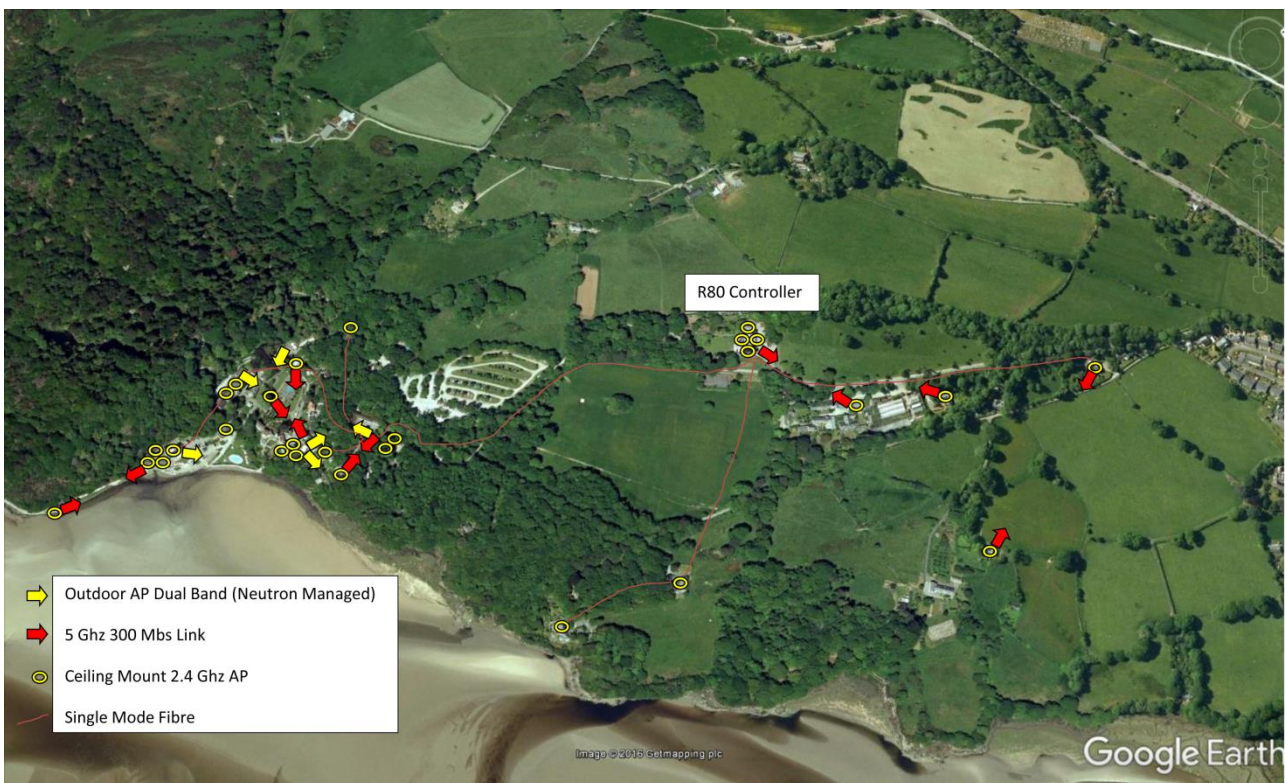

Map courtesy of Criccieth TV via Google Earth

For a WiFi system of this size reliability is key. With this in mind everything is monitored with email notifications keeping network administrators in touch 24/7. In addition to the network management features that are standard with any of the Neutron Series Controllers, the networking interface included with each gives the network administrator the visibility they need to monitor, manage and quickly adjust the settings or performance of the network in real time. The WiFi Neutron Controller is located in Castell Deudraeth.