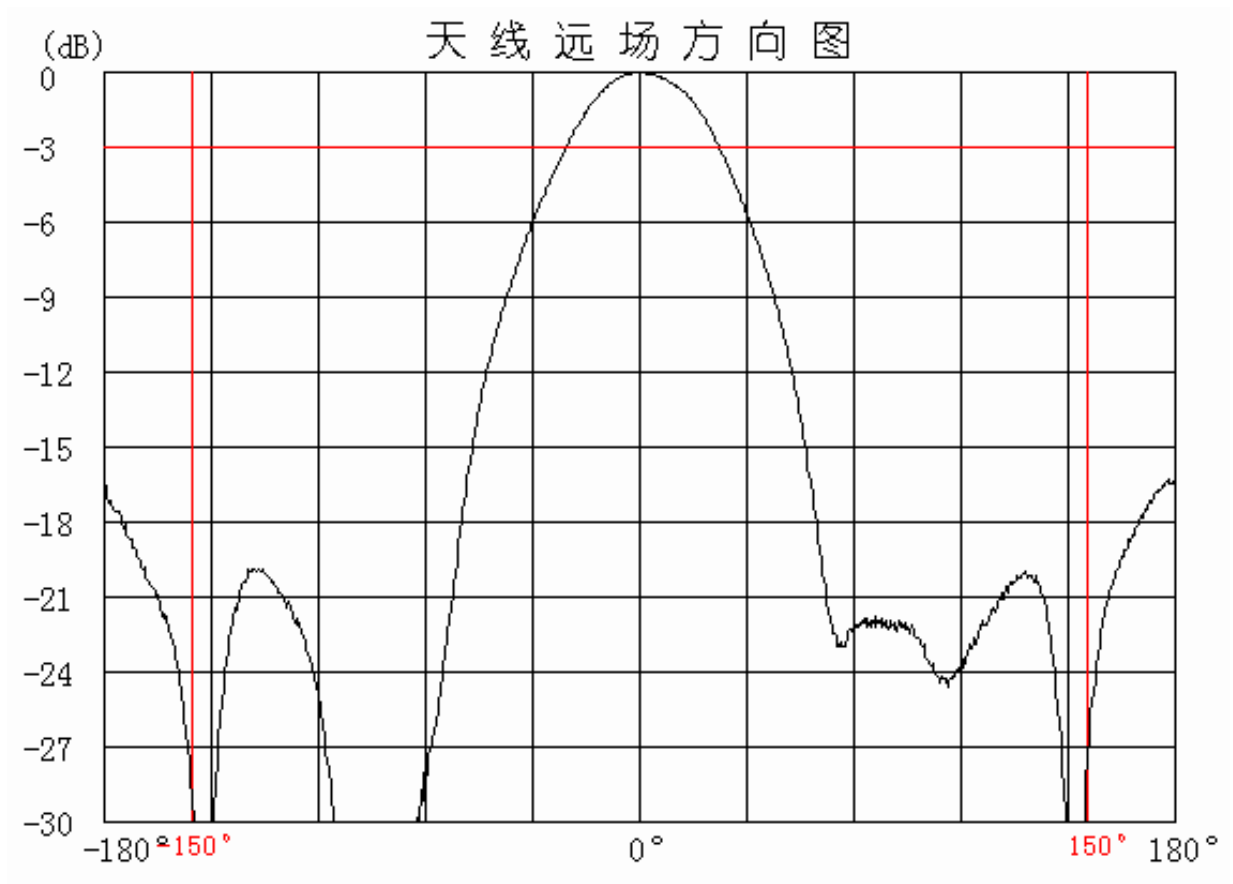

Horizontal Beam width

Model: NET-WL-ANT012PN

Frequency: 2400MHz

Vertical Beam width

Model: NET-WL-ANT012PN

Frequency: 2450MHz

Vertical Beam width

Model: NET-WL-ANT012PN

Frequency: 2500MHz

Vertical Beam width