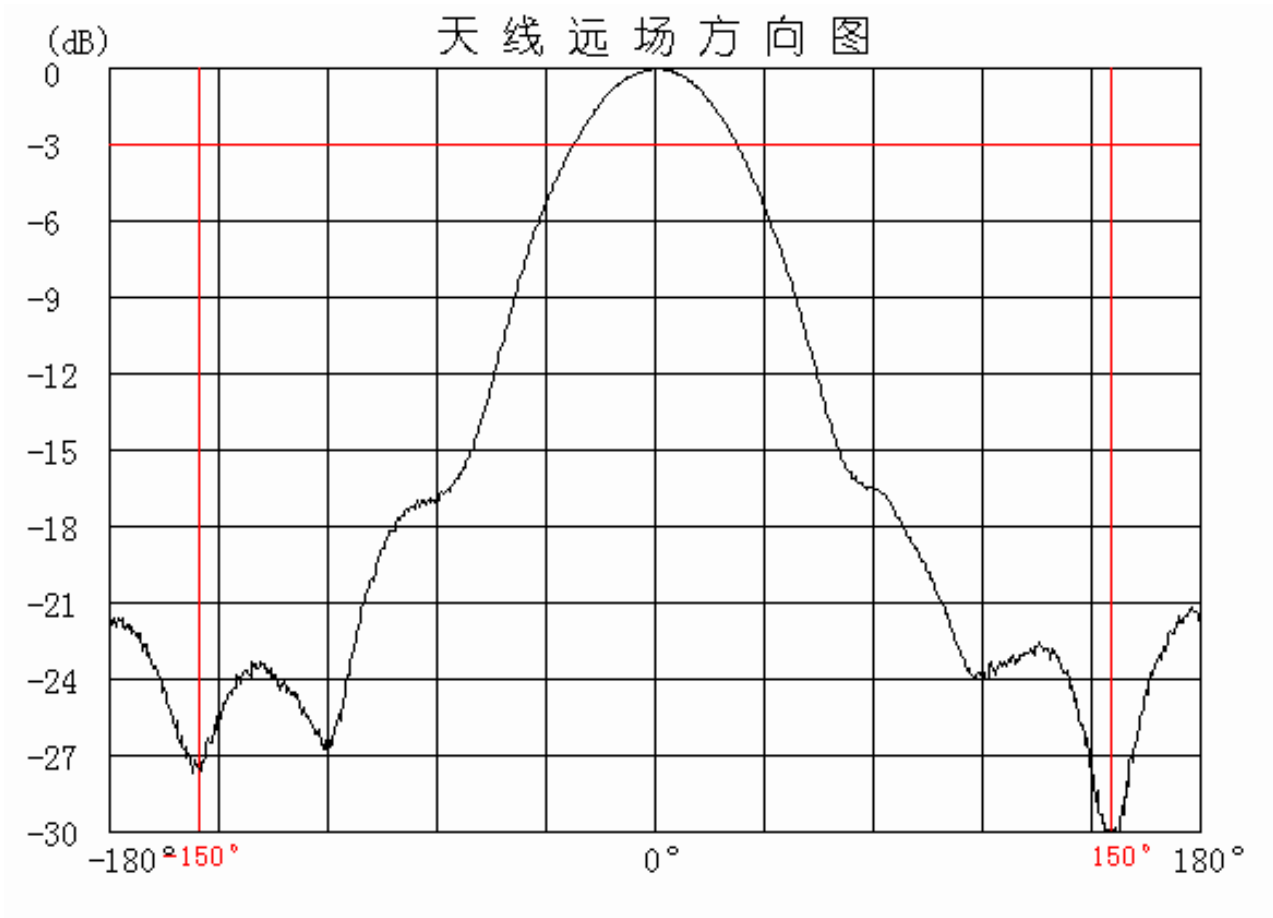

Model: NET-WL-ANT012PN

Frequency: 2400MHz

Horizontal Beam width

Model: NET-WL-ANT012PN

Frequency: 2450MHz

Horizontal Beam width

Model: NET-WL-ANT012PN

Frequency: 2451MHz

Horizontal Beam width

Model: NET-WL-ANT012PN

Frequency: 2400MHz

Vertical Beam width

Model: NET-WL-ANT012PN

Frequency: 2450MHz

Vertical Beam width

Model: NET-WL-ANT012PN

Frequency: 2500MHz

Vertical Beam width