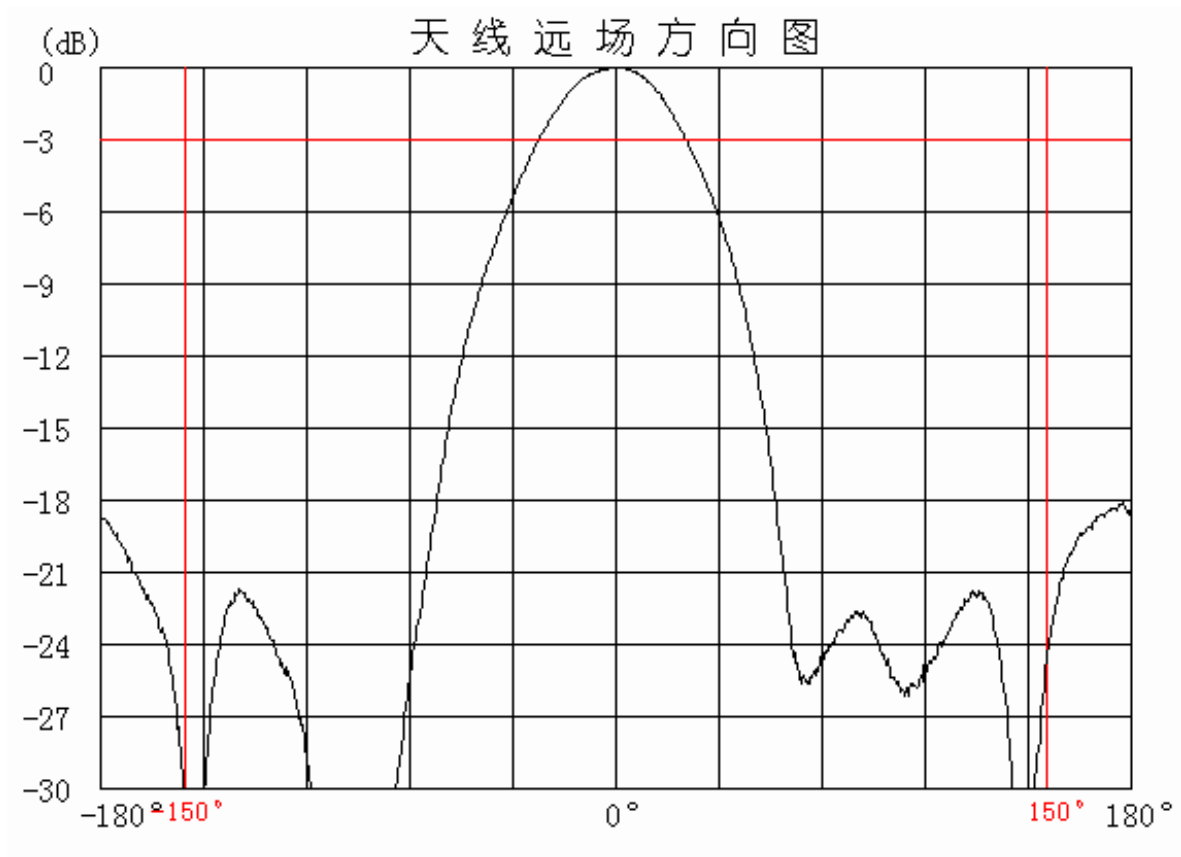

Model: NET-WL-ANT012PN

Frequency: 2400MHz

Horizontal Beam width

Model: NET-WL-ANT012PN

Frequency: 2450MHz

Horizontal Beam width

Model: NET-WL-ANT012PN

Frequency: 2451MHz

Horizontal Beam width

Model: NET-WL-ANT012PN

Frequency: 2400MHz

Vertical Beam width

Model: NET-WL-ANT012PN

Frequency: 2450MHz

Vertical Beam width

Model: NET-WL-ANT012PN

Frequency: 2500MHz

Vertical Beam width