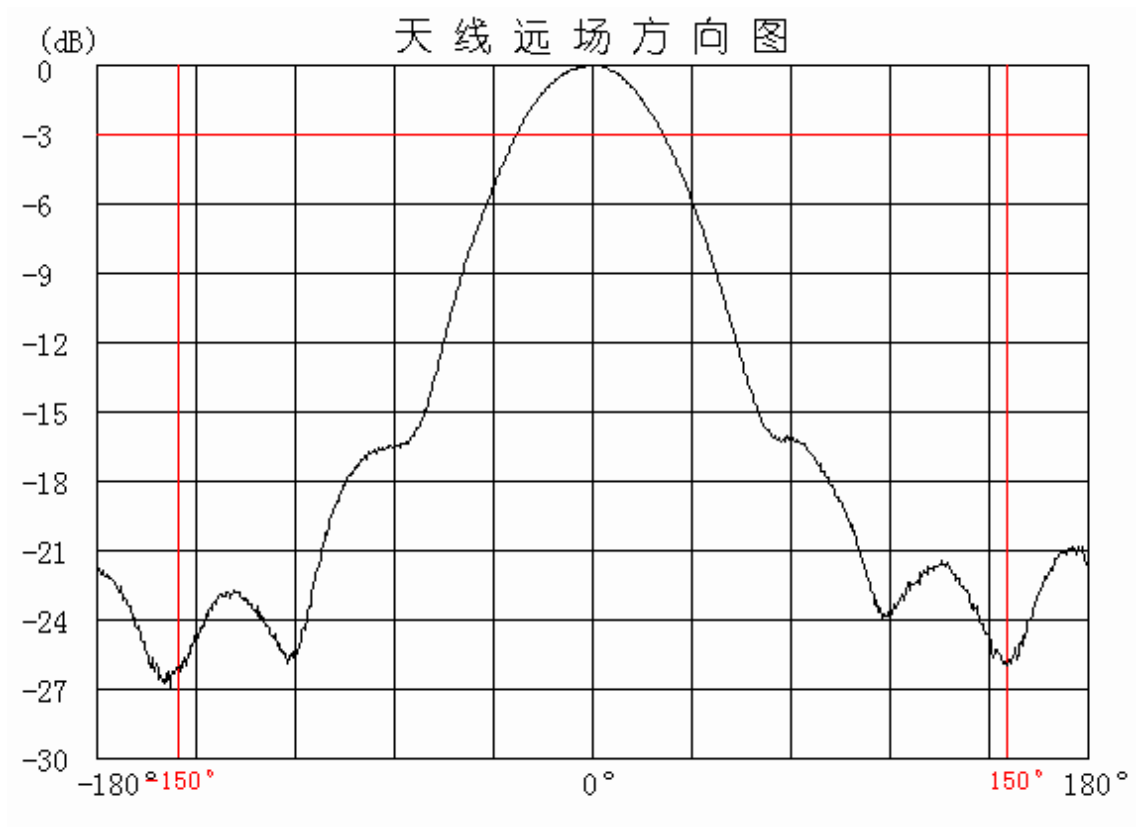

Model: NET-WL-ANT012PN

Frequency: 2400MHz

Horizontal Beam width

Model: NET-WL-ANT012PN

Frequency: 2450MHz

Horizontal Beam width

Model: NET-WL-ANT012PN

Frequency: 2451MHz

Horizontal Beam width

Model: NET-WL-ANT012PN

Frequency: 2400MHz

Vertical Beam width

Model: NET-WL-ANT012PN

Frequency: 2450MHz

Vertical Beam width

Model: NET-WL-ANT012PN

Frequency: 2500MHz

Vertical Beam width