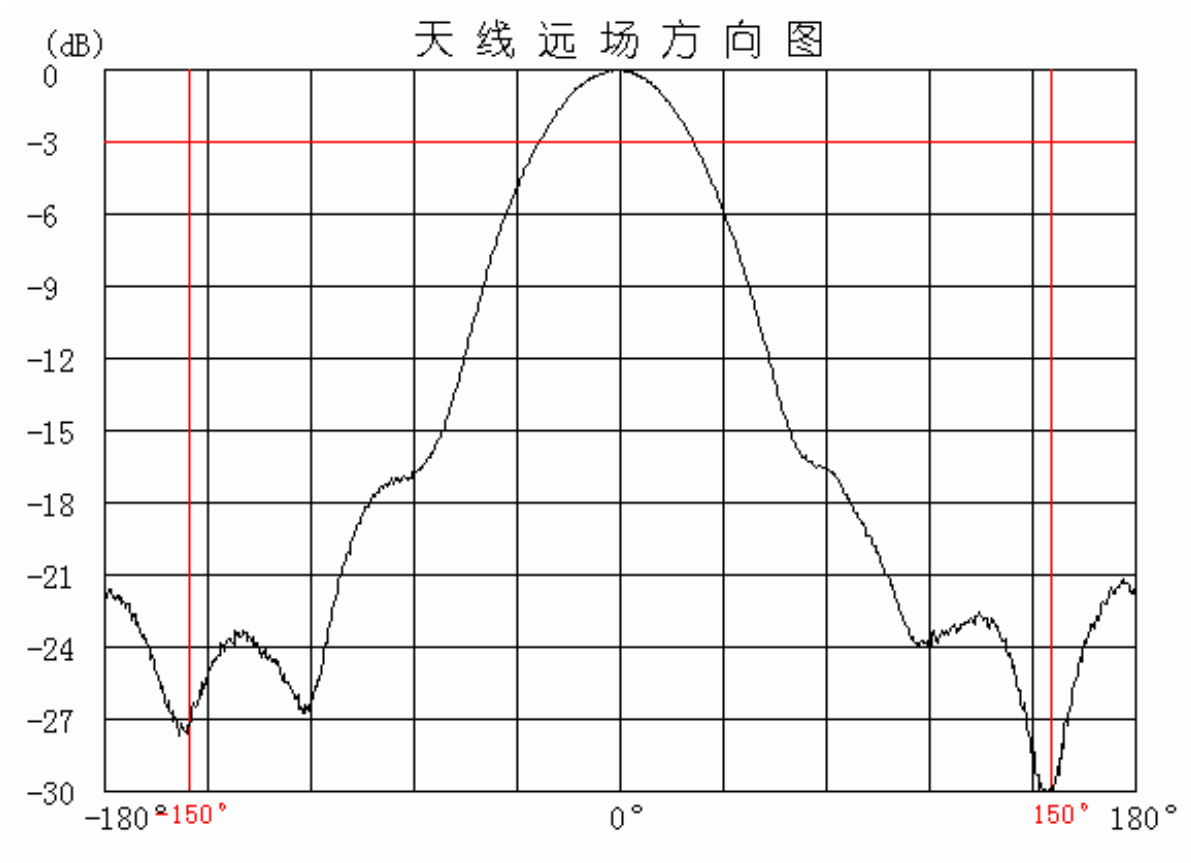

Model: NET-WL-ANT012PN

Frequency: 2400MHz

Horizontal Beam width

Model: NET-WL-ANT012PN

Frequency: 2450MHz

Horizontal Beam width

Model: NET-WL-ANT012PN

Frequency: 2451MHz

Horizontal Beam width

Model: NET-WL-ANT012PN

Frequency: 2400MHz

Vertical Beam width

Model: NET-WL-ANT012PN

Frequency: 2450MHz

Vertical Beam width

Model: NET-WL-ANT012PN

Frequency: 2500MHz

Vertical Beam width