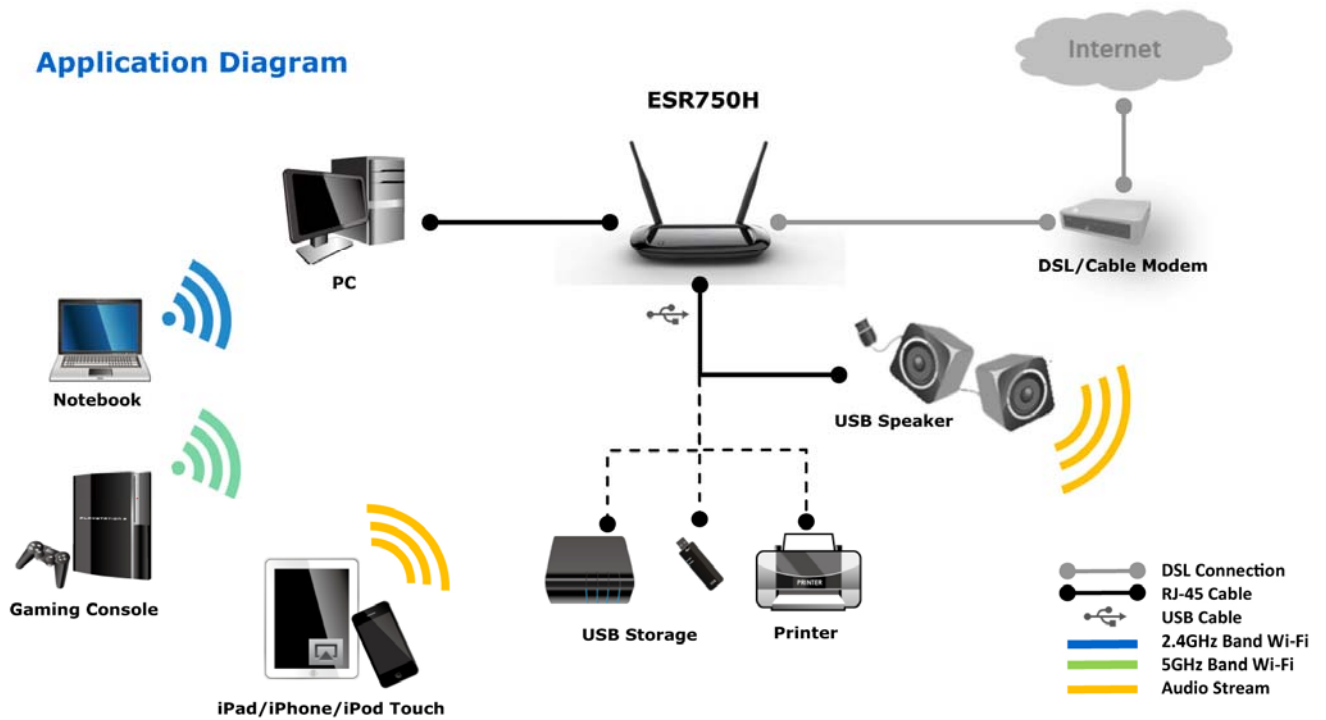

Application Diagram

ESR750H Data sheet Version 150312

* Maximum data rates are based on IEEE 802.11 standards. Actual throughput and range can vary depending on many factors including network conditions, environmental factors, distance between devices, radio interference in the operating environment, and mix of devices in the network
† iOS4.2 or iTunes 10.5 are minimum requirement of using shAir Music function
** All specifications are subject to change without prior notice

HOME AND HOME OFFICE
ESR750H