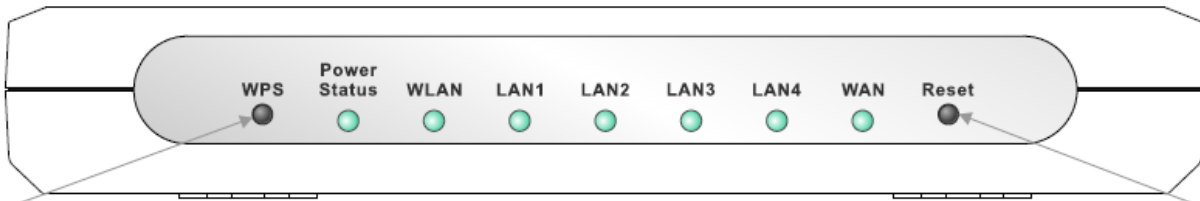

# ESR-9855

11n Gaming Router with Gigabit switch

2.4 GHz

802.11 b/g/n

300 Mbps

WAN	1 ( Link->green on, traffic->blink)
LAN	4 ( Link->green on, traffic->blink)
WLAN	1 ( Link->green on, traffic->blink)
Power/Status	1 ( On->green Test/reset default->blink)