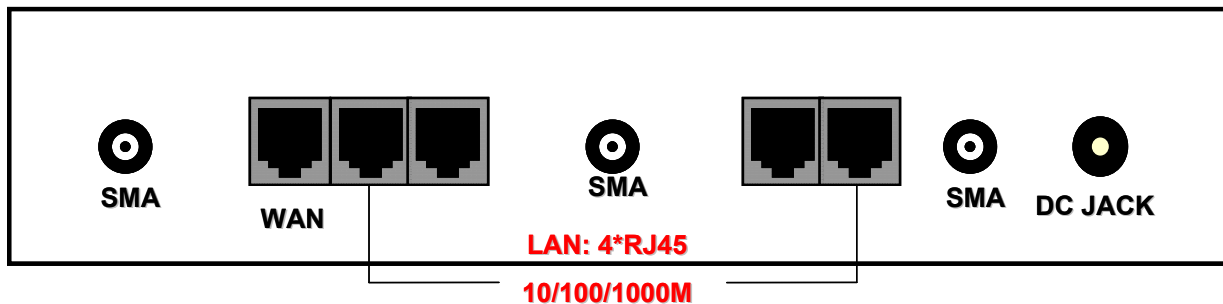

➤ Rear Panel (Interface)

➤ Radio Specifications

Frequency Band	2.400 ~ 2.484 GHz
Media Access Protocol	Carrier sense multiple access with collision avoidance (CSMA/CA)
Modulation Technology	● OFDM: BPSK, QPSK, 16-QAM, 64-QAM ● DBPSK, DQPSK, CCK
Operating Channels	11 for North America, 14 for Japan, 13 for Europe
Receive Sensitivity (Typical)	● 2.412~2.472G(IEEE802.11b) (1Rx) -93dBm @ 1Mbps -91dBm @ 11Mbps