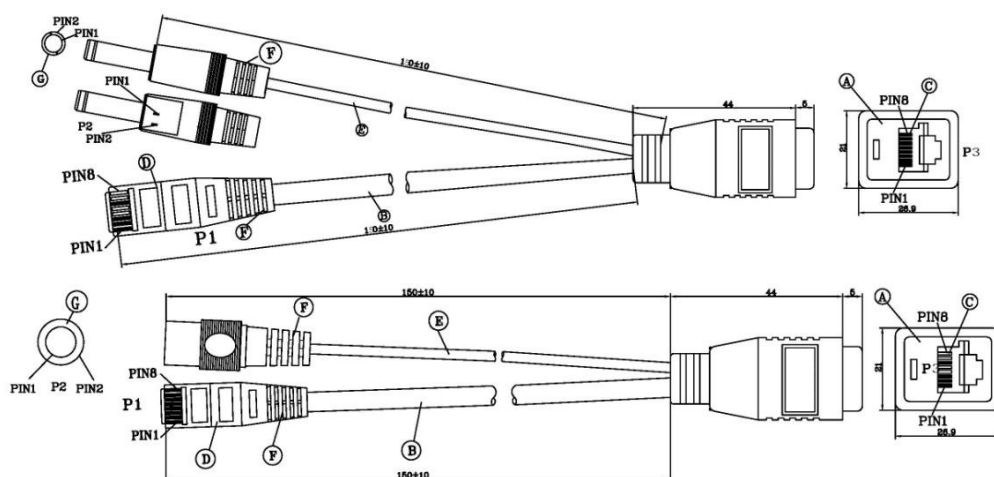

# SPECIFICATIONS:

## Specification

Case of material	ABS
Ethernet Data rate	10/100 Mbps
Ethernet Cable	Cat.5 / Cat.5e / Cat.6
Connector	RJ-45
Operating Temperature	0 - 40 Degree
Data	PIN 1/2 & 3/6
Power	PIN 4/5+ & 7/8
Data in	Connects PC/HUB/Switch
Storage Temperature	-40 - 70 Degree
Operating Humidity	10% to 80% RH
Storage Humidity	5% to 90% RH