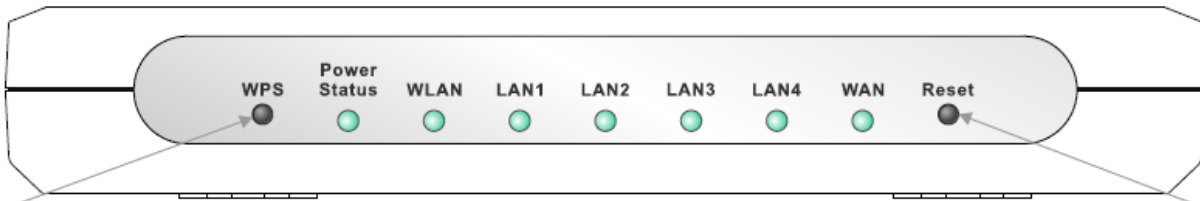

ESR-9855

11n Gaming Router with Gigabit switch

2.4 GHz

802.11 b/g/n

300 Mbps

WAN	1 (Link->green on, traffic->blink)
LAN	4 (Link->green on, traffic->blink)
WLAN	1 (Link->green on, traffic->blink)
Power/Status	1 (On->green Test/reset default->blink)