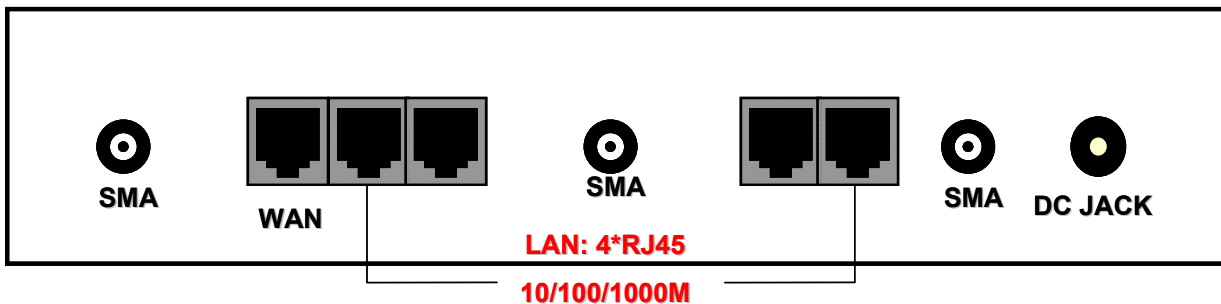

➤ Rear Panel (Interface)

➤ Radio Specifications

Frequency Band	2.400 ~ 2.484 GHz
Media Access Protocol	Carrier sense multiple access with collision avoidance (CSMA/CA)
Modulation Technology	● OFDM: BPSK, QPSK, 16-QAM, 64-QAM ● DBPSK, DQPSK, CCK
Operating Channels	11 for North America, 14 for Japan, 13 for Europe
Receive Sensitivity (Typical)	● 2.412~2.472G(IEEE802.11b) (1Rx) -93dBm @ 1Mbps -91dBm @ 11Mbps

EnGenius Networks Singapore Pte Ltd

215 Henderson Road #01-04 Henderson Industrial Park Singapore 159554

Tel: +65-62271088 Fax: +65-62272766

Website: www.engeniustech.com.sg Email: inquiry@engeniustech.com.sg