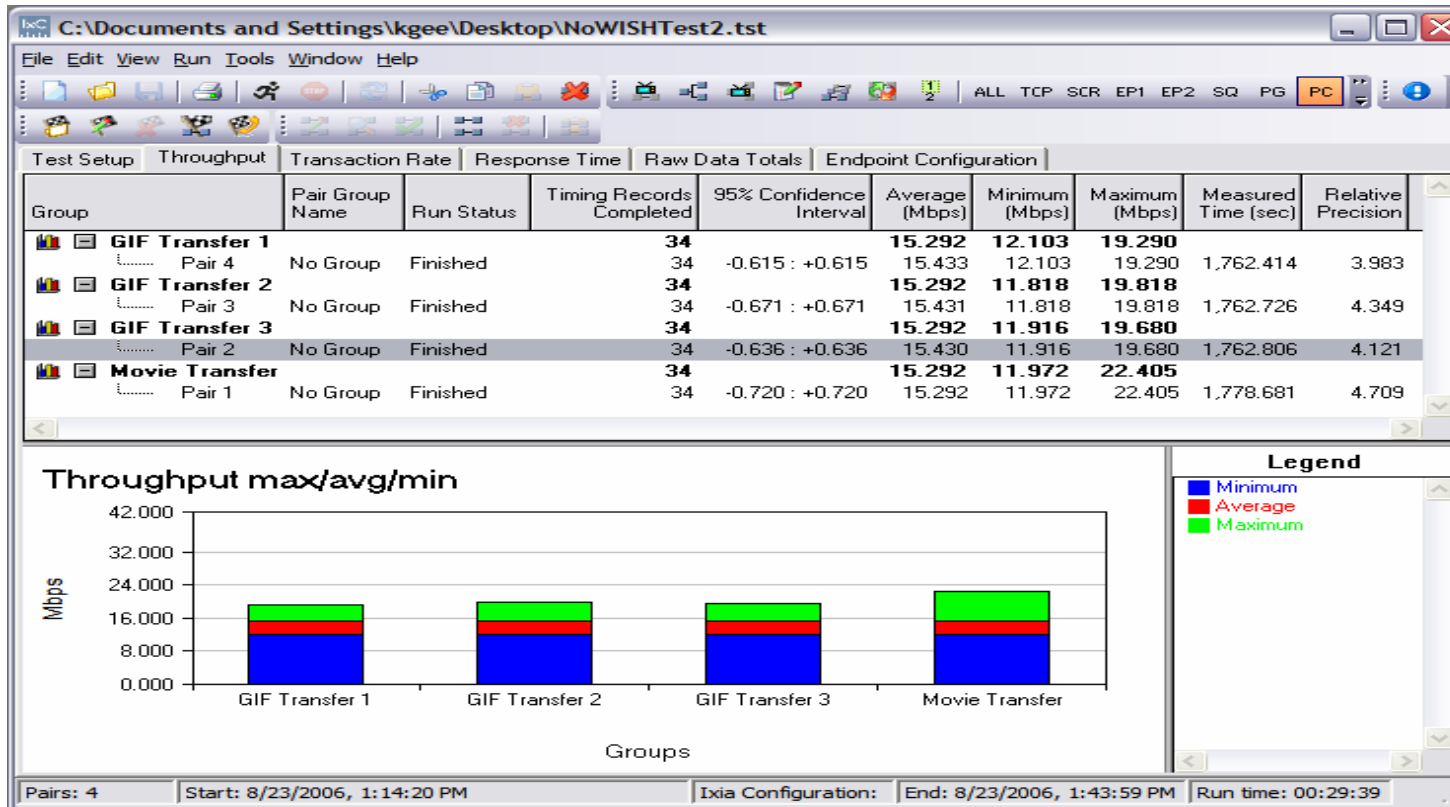

Advanced Feature - 1

- All transfers are treated equally by **Stream Engine**
- No configuration or tagging required

StreamEngine Setup

- Enable StreamEngine: ☒
- Automatic Classification: ☒
- Dynamic Fragmentation: ☒