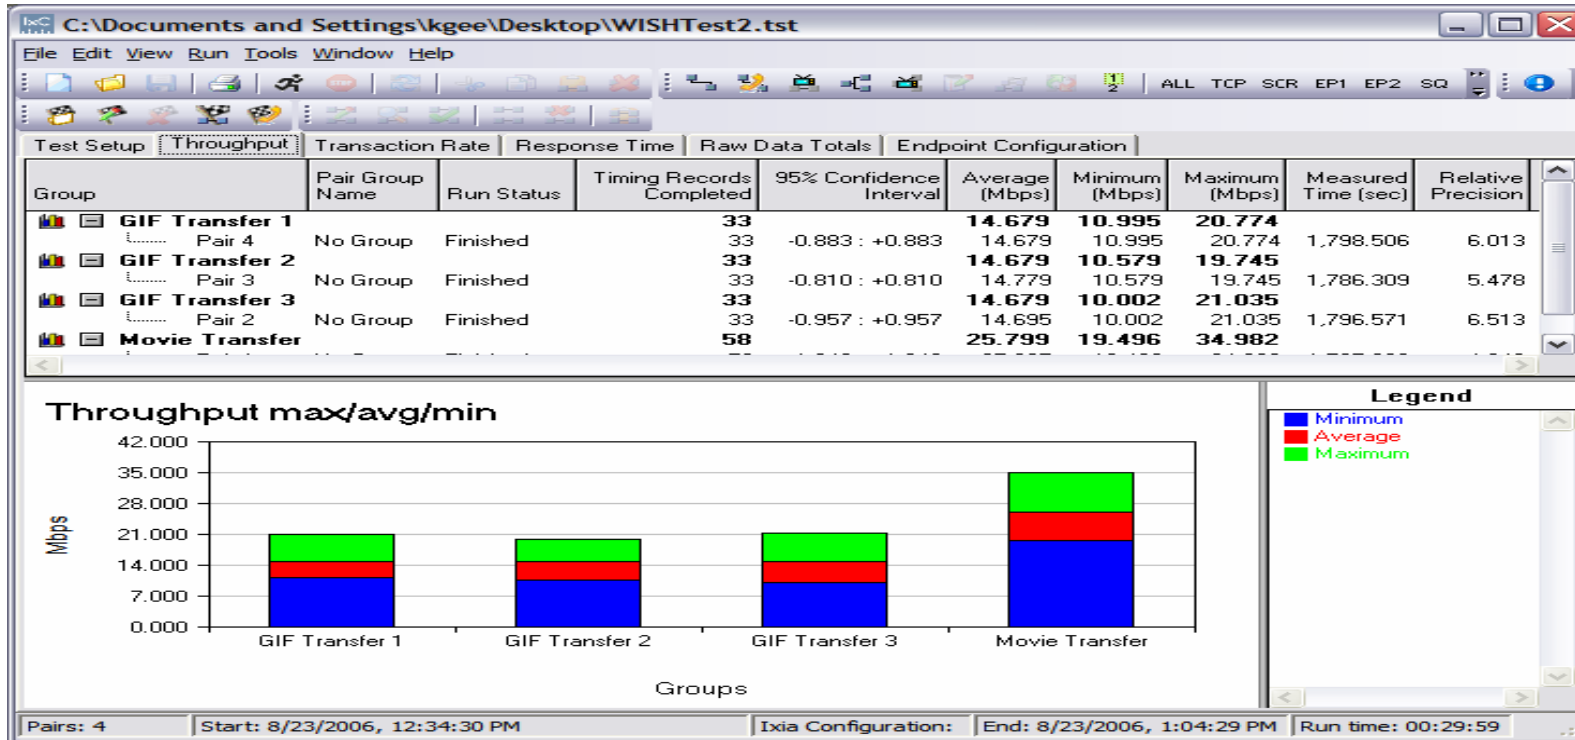

# Advanced Feature - 2

- **WISH** is application aware and can find the movie file to prioritize it
- No configuration or tagging required