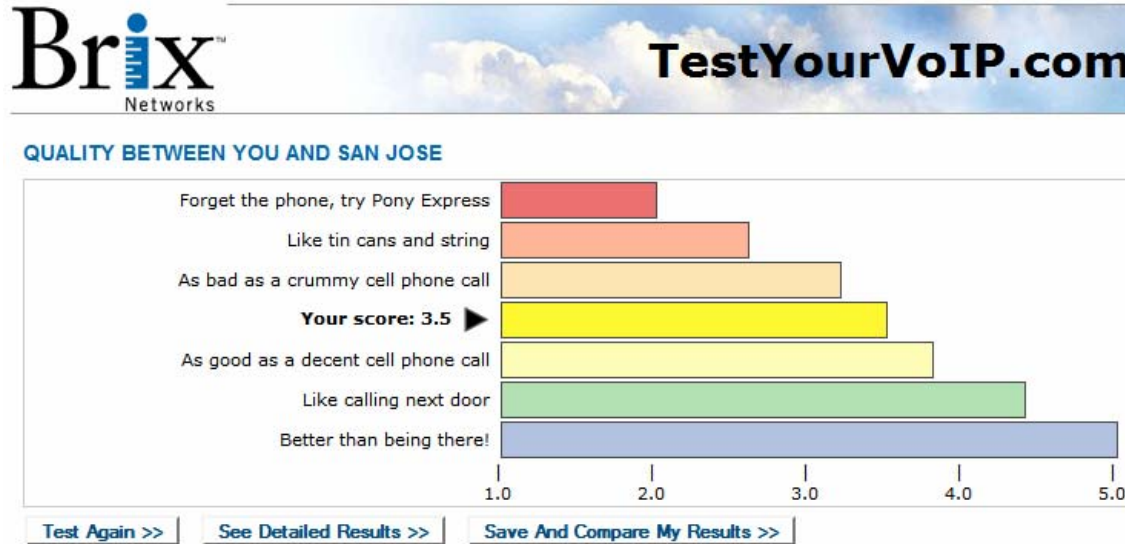

Advanced Feature - 3

•VOIP QoS

StreamEngine	VoIP MOS w/ File Upload
On	>3.0/5.0
Off	<2.0/5.0